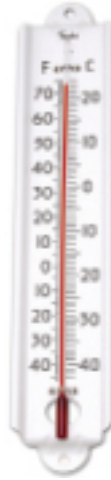

1106J 12" x 2" Cold/Dry Storage Thermometer

°F/°C
FAHRENHEIT/
CELSIUS

- Temperature range: -50°F/70°F and -40°C/20°C
- Easy-to-read in poor lighting
- Packed in individual carton
- Permacolor® filled solution with red color
- Pack Qty.:12