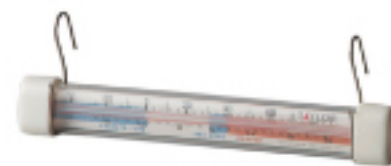

5977N Refrigerator/Freezer Thermometer

  MULTIUSE FOOD SAFETY FAHRENHEIT/ CELSIUS	▶ Temperature range: -20°F /80°F and -30°C /30°C ▶ Magnified lens and shatterproof design ▶ Safe temperature zone indicators ▶ Pack Qty.:6