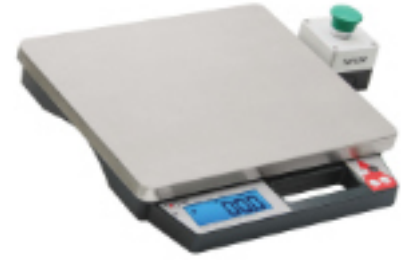

TE10PZR 10lb Precision Pizza Scale

TARE

DIGITAL DISPLAY

BACKLIGHT

CAPACITY

- Capacity: 10 lb x 0.05 oz / 5 kg x 1 g / 5000 g x 1 g
- 13.5" x 11.6" platform size
- 1" LCD readout with blue backlight
- Tare and hold function
- External tare switch
- Auto-off with low battery indicator
- Overload indicator
- Rechargeable battery and AC adapter included
- Pack Qty.: 1