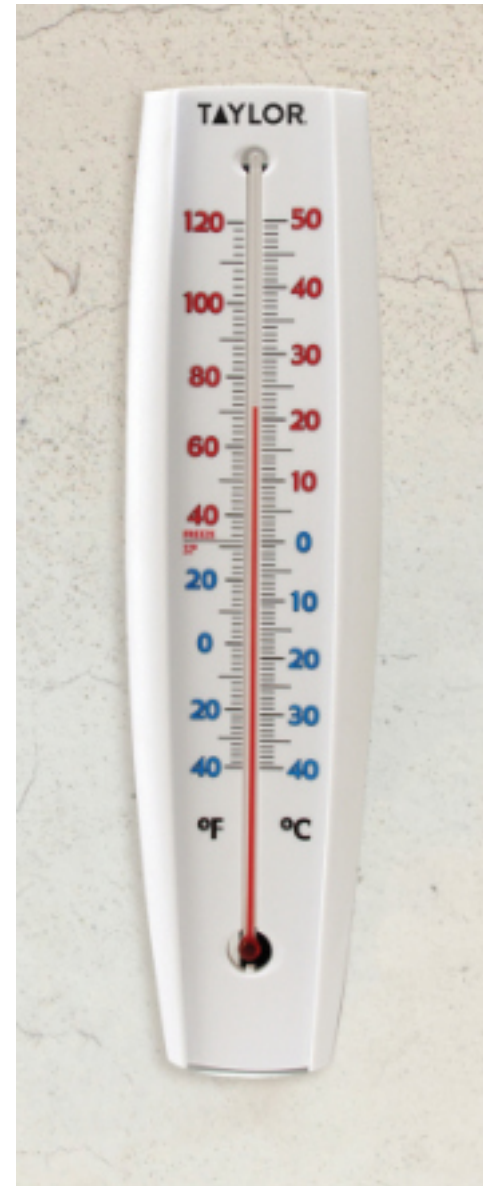

Window/Wall Thermometers

°F/°C
FAHRENHEIT/
CELSIUS

- Temperature range:-40°F/120°F and -40°C/50°C
- Curved look with large, easy-to-read numerals in bright red & blue
- Includes aluminum bracket for mounting
- Weather resistant and rustproof
- Permacolor® filled solution with red color
- Pack Qty.:6

°F/°C
FAHRENHEIT/
CELSIUS

- Temperature range:-40°F/120°F and -40°C/50°C
- White aluminum back with large, easy-to-read numerals
- Rustproof bracket with adjustable design for multi-directional viewing
- Permacolor® filled solution with red color
- Pack Qty.:6

5321N 3¹/₂" Dial Stick-on Window Thermometer

°F/°C
FAHRENHEIT/
CELSIUS

- Temperature range:-40°F/120°F and -40°C/50°C
- Read outside temperature from inside
- Easy to apply suction cup mount
- Weather resistant and rustproof
- Pack Qty.:6

°F/°C
FAHRENHEIT/
CELSIUS

- Temperature range:-40°F/100°F and -40°C/40°C
- Read indoor and outdoor temperatures from inside
- Bold numerals in bright blue and red
- Permacolor® filled solution with red (indoor)and blue (outdoor)colors
- Pack Qty.:6

MULTIUSE
°F/°C
FAHRENHEIT/
CELSIUS

- Temperature range:-40°F/120°F and -40°C/40°C
- Humidity range:10% to 80%
- Dial to read indoor humidity
- Large, easy-to-read face
- Permacolor® filled solution with red (indoor)and blue (outdoor)colors
- Pack Qty.:4