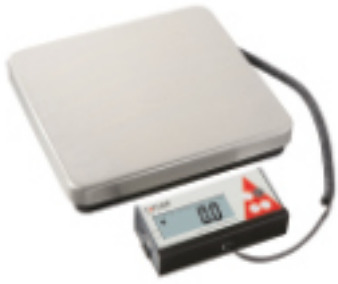

Receiving Scales

TE150 Receiving Scale with Stainless Steel Platform ★

1. TARE
   - DIGITAL DISPLAY
   - CAPACITY
   - BATTERY NOT INCLUDED
2. Capacity:150 lb x 1/4lb /68 kg x 0.1 kg
   - 12.25" x 12" stainless steel platform with 6'detachable coiled cord
   - Large easy-to-read 1"LCD readout
   - Tare and hold function
   - Disable auto-off feature when powered by batteries
   - AC adapter included
   - 6 - AA batteries not included
   - Pack Qty.:1