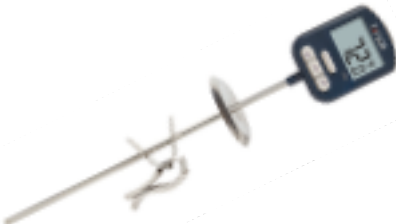

5305741 Premium Programmable Candy/Deep Fry Thermometer ★

- Temperature range: -40°F / 500°F and -40°C / 260°C
- Programmable to alert user when desired temperature is reached
- Heat Shield protects angled display
- Pan clip has silicone cover to protect pans
- Oversized, 0.75" backlit display is easy-to-read
- 1 - CR2032 battery included
- Pack Qty.: 3