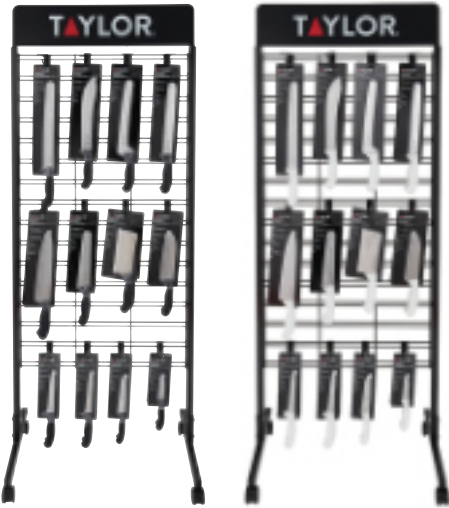

Includes: 8 inch chef knife, 6 inch boning knife, 3.25 inch large handle paring knife

PACK QTY.
1

FRONT

BACK

5254237 2-SIDED FLOOR DISPLAY

- ▶ The perfect display for any retail setting
- ▶ Display only, product not included