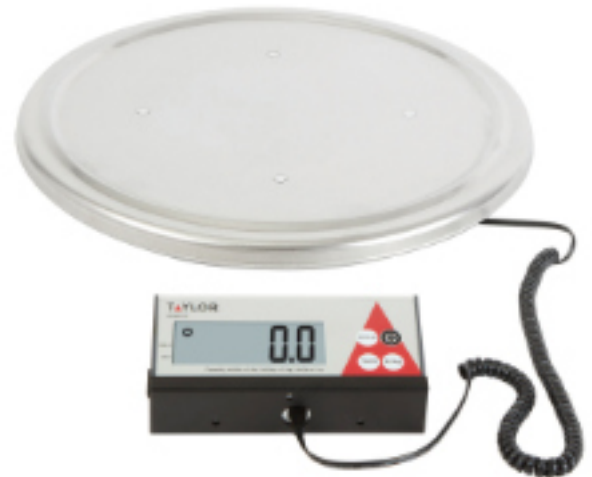

KEG SIZE	CAPACITY	How Many Beers in a Keg
Cornelius Keg	5 gallons, 18 liters 640 ounces	40 - 16oz. Beers 53 - 12oz. Beers
1/6 Barrel	5.16 gallons, 20 liters 661 ounces	41 - 16oz. Beers 55 - 12oz. Beers
1/4 Barrel or Pony Keg	7.75 gallons, 30 liters 992 ounces	62 - 16oz. Beers 82 - 12oz. Beers
1/2 Barrel	15.5 gallons, 58.7 liters 1,984 ounces	124 - 16oz. Beers 165 - 12oz. Beers
Import Keg	13.2 gallons, 50 liters 1,690 ounces	105 - 16oz. Beers 40 - 12oz. Beers

MAXIMIZE PROFITS

Stop pouring profits down the drain. Taylor's keg scale can assist with calculating liquor costs or used in conjunction with a more advanced liquor inventory system. Using a keg scale can hold bartenders accountable for selling every pour, wasting beer by pouring it out, handing out free beers, etc.

INVENTORY CONTROL

Weighing the keg is more accurate in determining fullness. Management can calculate the amount of beer poured not sold in comparison to draft beer sales in the POS system or register.

INVENTORY VERIFICATION

Weighing kegs allows management to determine the exact amount of beer they are receiving and effectively track draft beer usage.

EASY-TO-USE AND VERSATILE

Taylor's keg scale features a slim 1.5" profile which allows heavy kegs to easily slide on for measurement readings, no heavy lifting required. This can also be used as a receiving scale for food boxes to ensure what is delivered matches the invoice price.