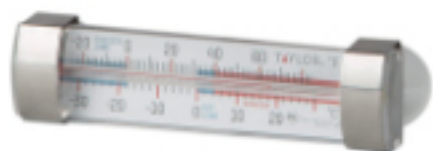

5925NFS Refrigerator/Freezer Thermometer ★

  FOOD SAFETY FAHRENHEIT/ CELSIUS	▶ Temperature range: -20°F /80°F and -30°C /30°C ▶ Magnified face with shatterproof clear plastic lens ▶ Safe temperature zone indicators ▶ Hangs or attaches with suction cups ▶ Pack Qty.:6