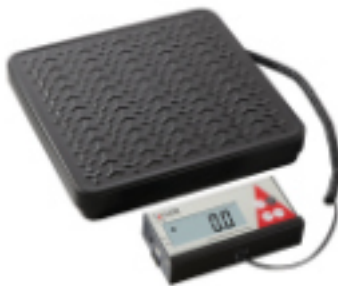

TE400 Receiving Scale with Steel Tread Plate Platform ★

1. DIGITAL DISPLAY
   - CAPACITY
   - BATTERY NOT INCLUDED
2. Capacity:400 lb x 1/2lb /181 kg x 0.2 kg
   - 12.25" x 12" steel tread plate platform with 6'detachable coiled cord
   - Large easy-to-read 1"LCD readout
   - Tare and hold function
   - Disable auto-off feature when powered by batteries
   - AC adapter included
   - 6 - AA batteries not included
   - Pack Qty.:1